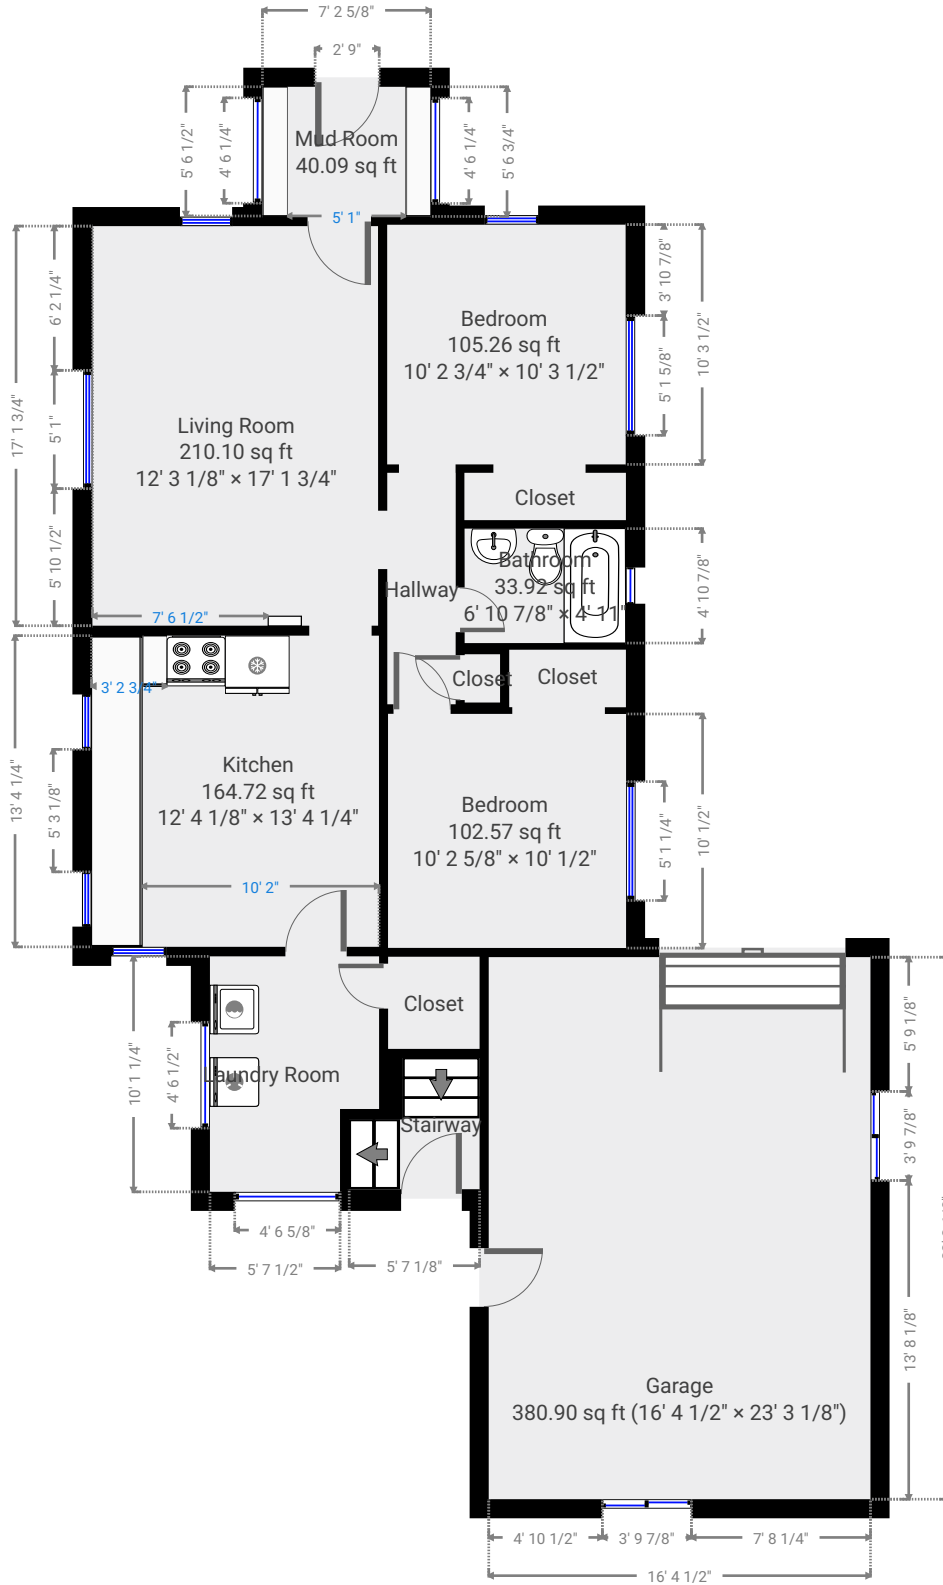

# Sample Floor Plans

1000 Railroad Ave N, 81323 Dolores, CO, USA

TOTAL AREA:2320.15 sq ft • LIVING AREA:1886.56 sq ft • FLOORS:2 • ROOMS:7

## ▼ Basement

TOTAL AREA:902.78 sq ft • LIVING AREA:902.78 sq ft • ROOMS:3

THIS FLOORPLAN IS PROVIDED WITHOUT WARRANTY OF ANY KIND INCLUDING, WITHOUT LIMITATION, SATISFACTORY QUALITY OR ACCURACY OF DIMENSIONS.

## ▼ Ground Floor

TOTAL AREA:1417.37 sq ft • LIVING AREA:983.78 sq ft • ROOMS:4

THIS FLOORPLAN IS PROVIDED WITHOUT WARRANTY OF ANY KIND INCLUDING, WITHOUT LIMITATION, SATISFACTORY QUALITY OR ACCURACY OF DIMENSIONS.