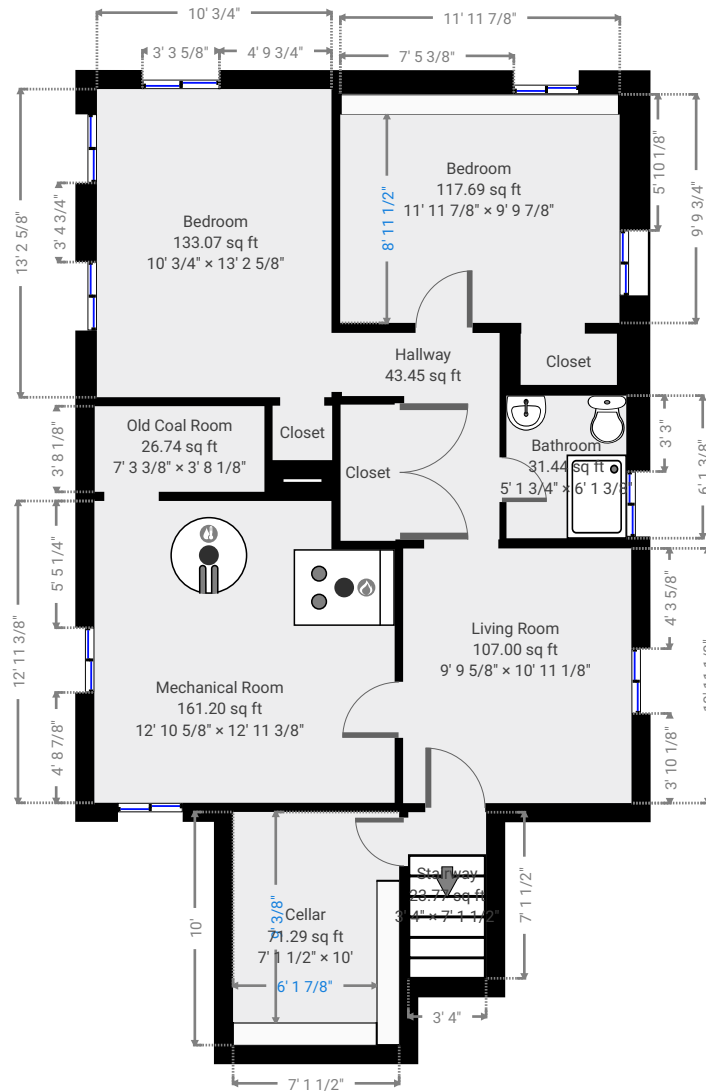

# Sample Floor Plans

1000 Railroad Ave N, 81323 Dolores, CO, USA

TOTAL AREA:2320.15 sq ft • LIVING AREA:1886.56 sq ft • FLOORS:2 • ROOMS:7

## ▼ Basement

TOTAL AREA:902.78 sq ft • LIVING AREA:902.78 sq ft • ROOMS:3

THIS FLOORPLAN IS PROVIDED WITHOUT WARRANTY OF ANY KIND INCLUDING, WITHOUT LIMITATION, SATISFACTORY QUALITY OR ACCURACY OF DIMENSIONS.

## ▼ Ground Floor

TOTAL AREA:1417.37 sq ft • LIVING AREA:983.78 sq ft • ROOMS:4

THIS FLOORPLAN IS PROVIDED WITHOUT WARRANTY OF ANY KIND INCLUDING, WITHOUT LIMITATION, SATISFACTORY QUALITY OR ACCURACY OF DIMENSIONS.